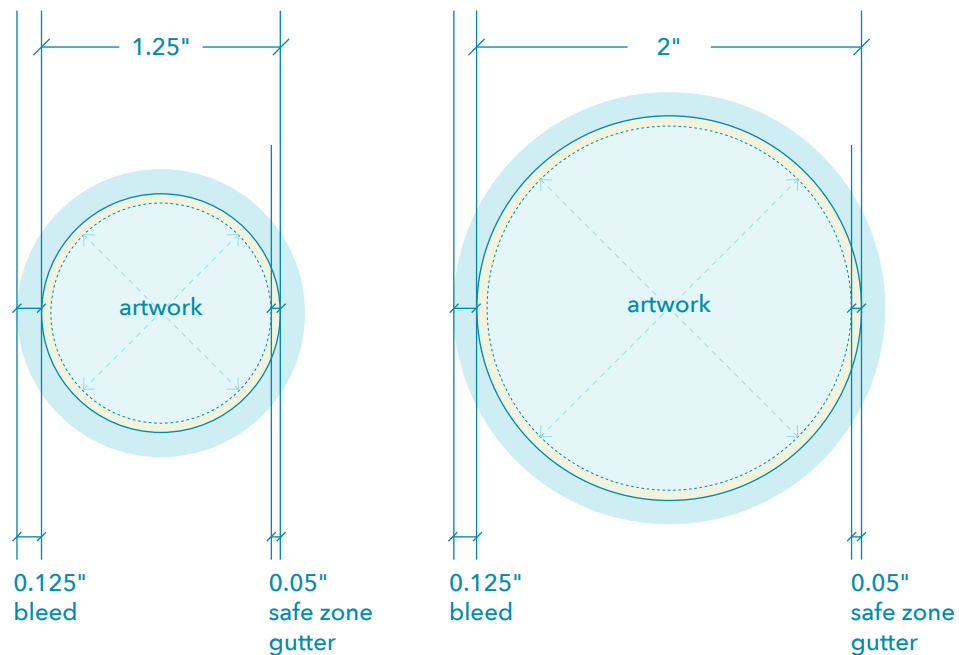

ON THE BUTTON

WHAT WILL YOUR BUTTON SAY ABOUT YOU

ARTWORK

You love the buttons but don't have the ability to provide artwork? Don't worry, we have a team dedicated to making your vision a reality. If you are creating your own artwork, please follow the specification outlined below.

IT'S ALL IN THE DETAILS

SPECIFICATIONS

We accept pdf and jpeg files only at 300 dpi and CMYK colour space.

Specifications

P: 204 786 7501 ext 5256

F: 204 783 0851

info@onthebutton.mb.ca
onthebutton.mb.ca